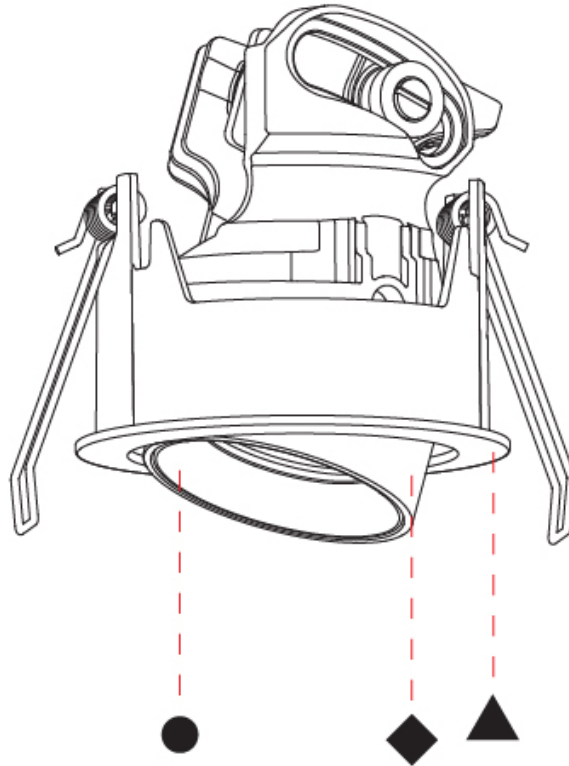

INVADER COMPACT ADJUSTABLE RECESSED

A35814-

PROJECT _____

TYPE _____

SPECIFIER _____

QUANTITY _____

DATE _____

A